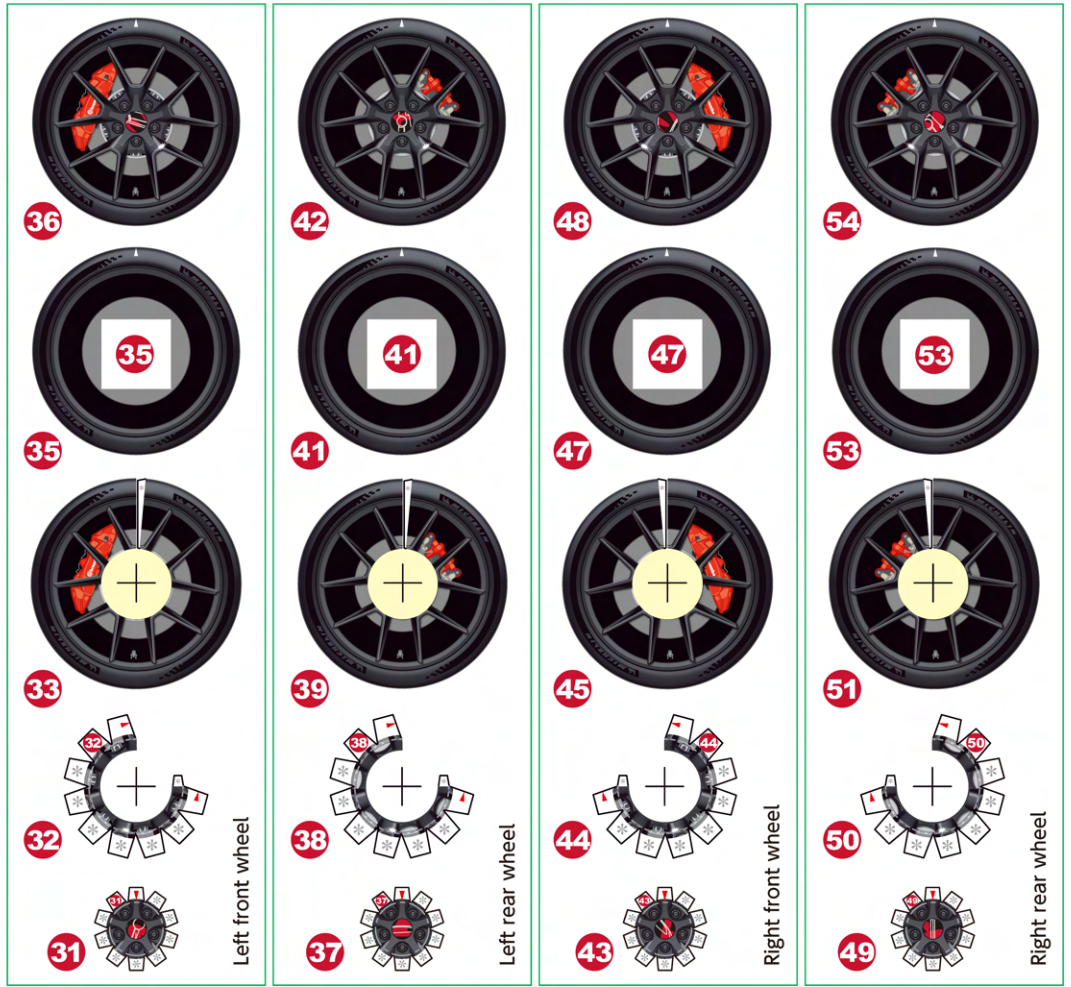

**HONDA**

**CIVIC  
TYPE R**

1/24 Scale Paper Craft

Sheet 2

**HONDA**

**CIVIC  
TYPE R**

1/24 Scale Paper Craft

Sheet 3

**HONDA**

CIVIC

**TYPE R**

1/24 Scale Paper Craft

Sheet 4